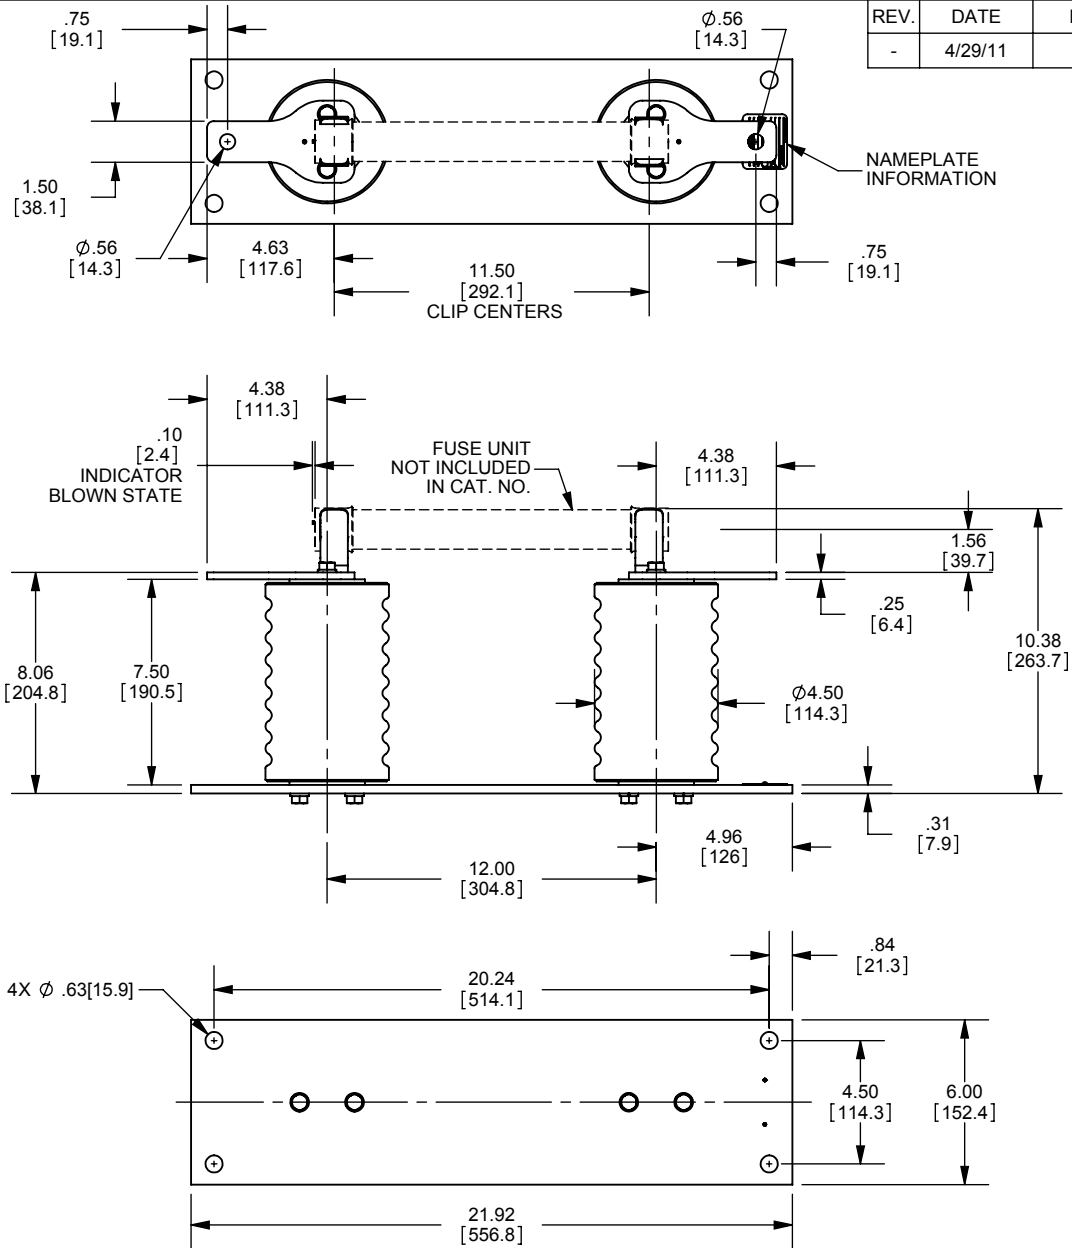

REV.	DATE	ECO	DESCRIPTION	BY	CK	APP
-	4/29/11	N/A	INITIAL RELEASE	RB	N/A	N/A

DIMENSIONS IN [] ARE MILLIMETERS

MERSEN USA NEWBURYPORT-MA, LLC
374 MERRIMAC STREET
NEWBURYPORT, MA 01950

9F61ADJ101
FUSE SUPPORT
EK-1B
15.5kV MAX 110kV BIL

OUTLINE DIMENSIONS
NOT TO BE USED FOR PRODUCTION

701692

PRODUCT MANAGER

DESIGN ENGINEER

SIGN:

SIGN:

DATE:

DATE: