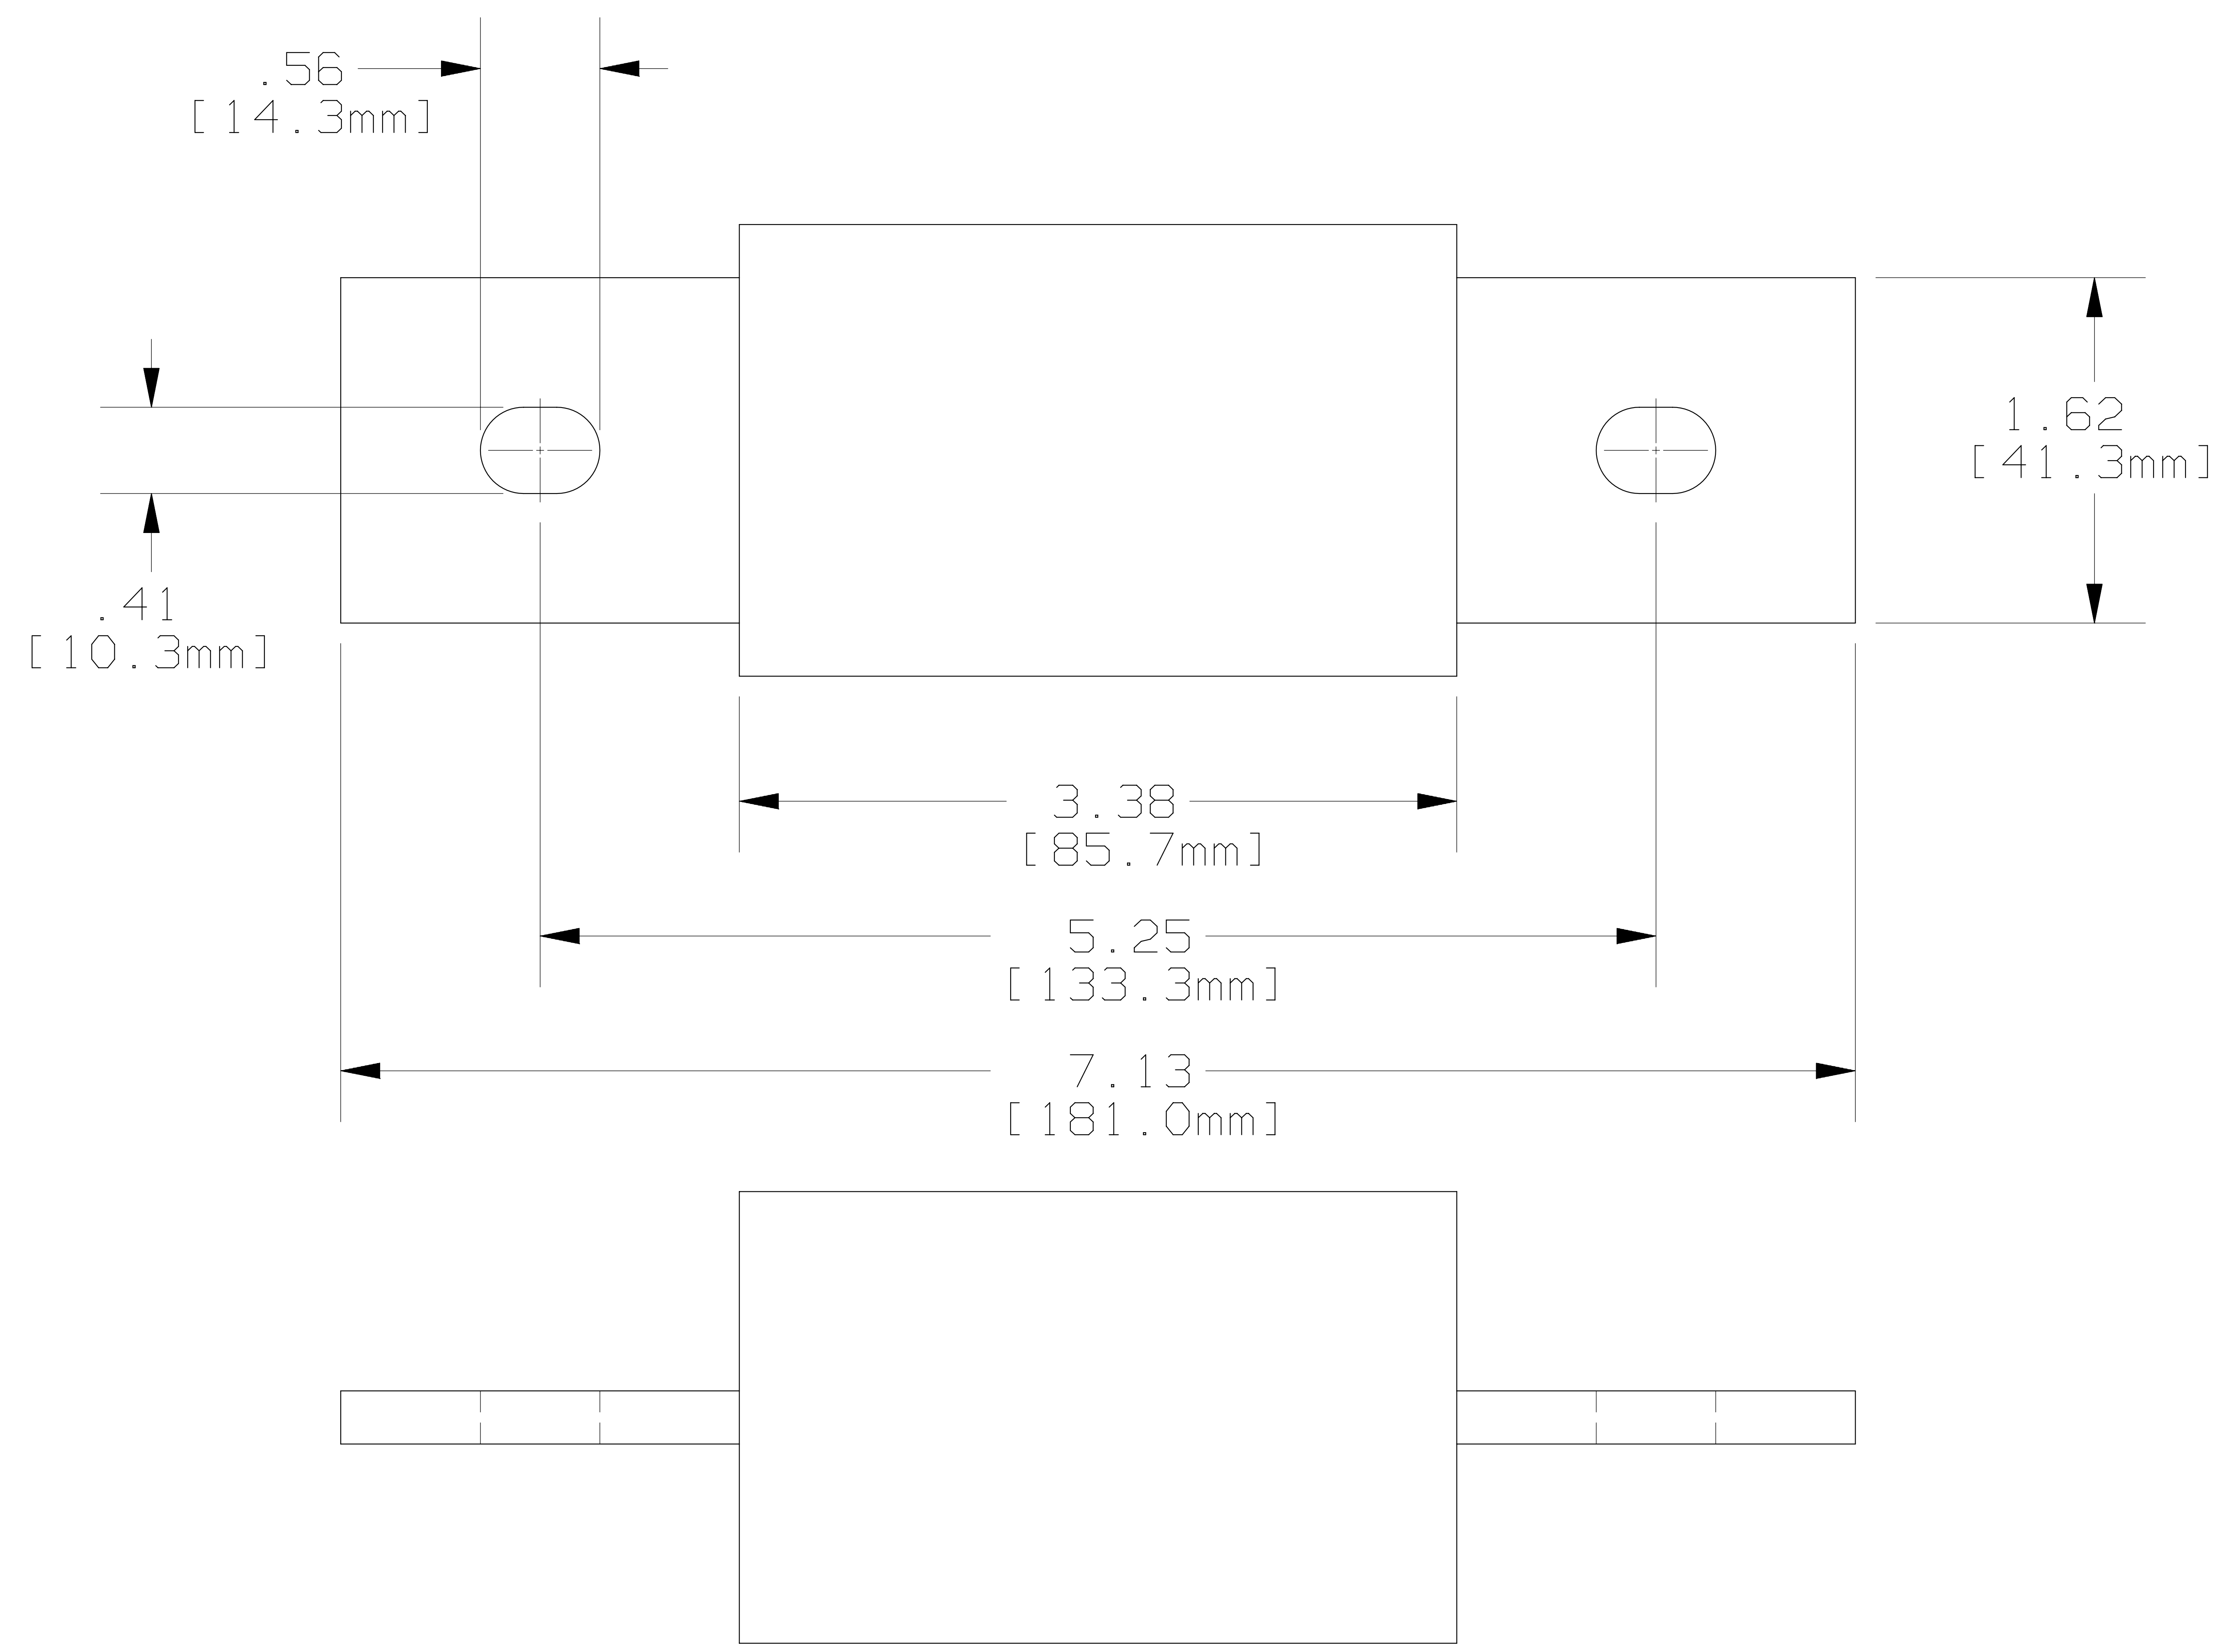

REV	DATE	ECO	DESCRIPTION	BY	CK	APP
-	8-26-10	NA	INITIAL RELEASE	LDB		(SEE ECO)

OUTLINE DIMENSIONS
NOT TO BE USED FOR PRODUCTION

701550

merse MERSEN USA NEWBURYPORT-MA, LLC
374 MERRIMAC STREET
NEWBURYPORT, MA 01950