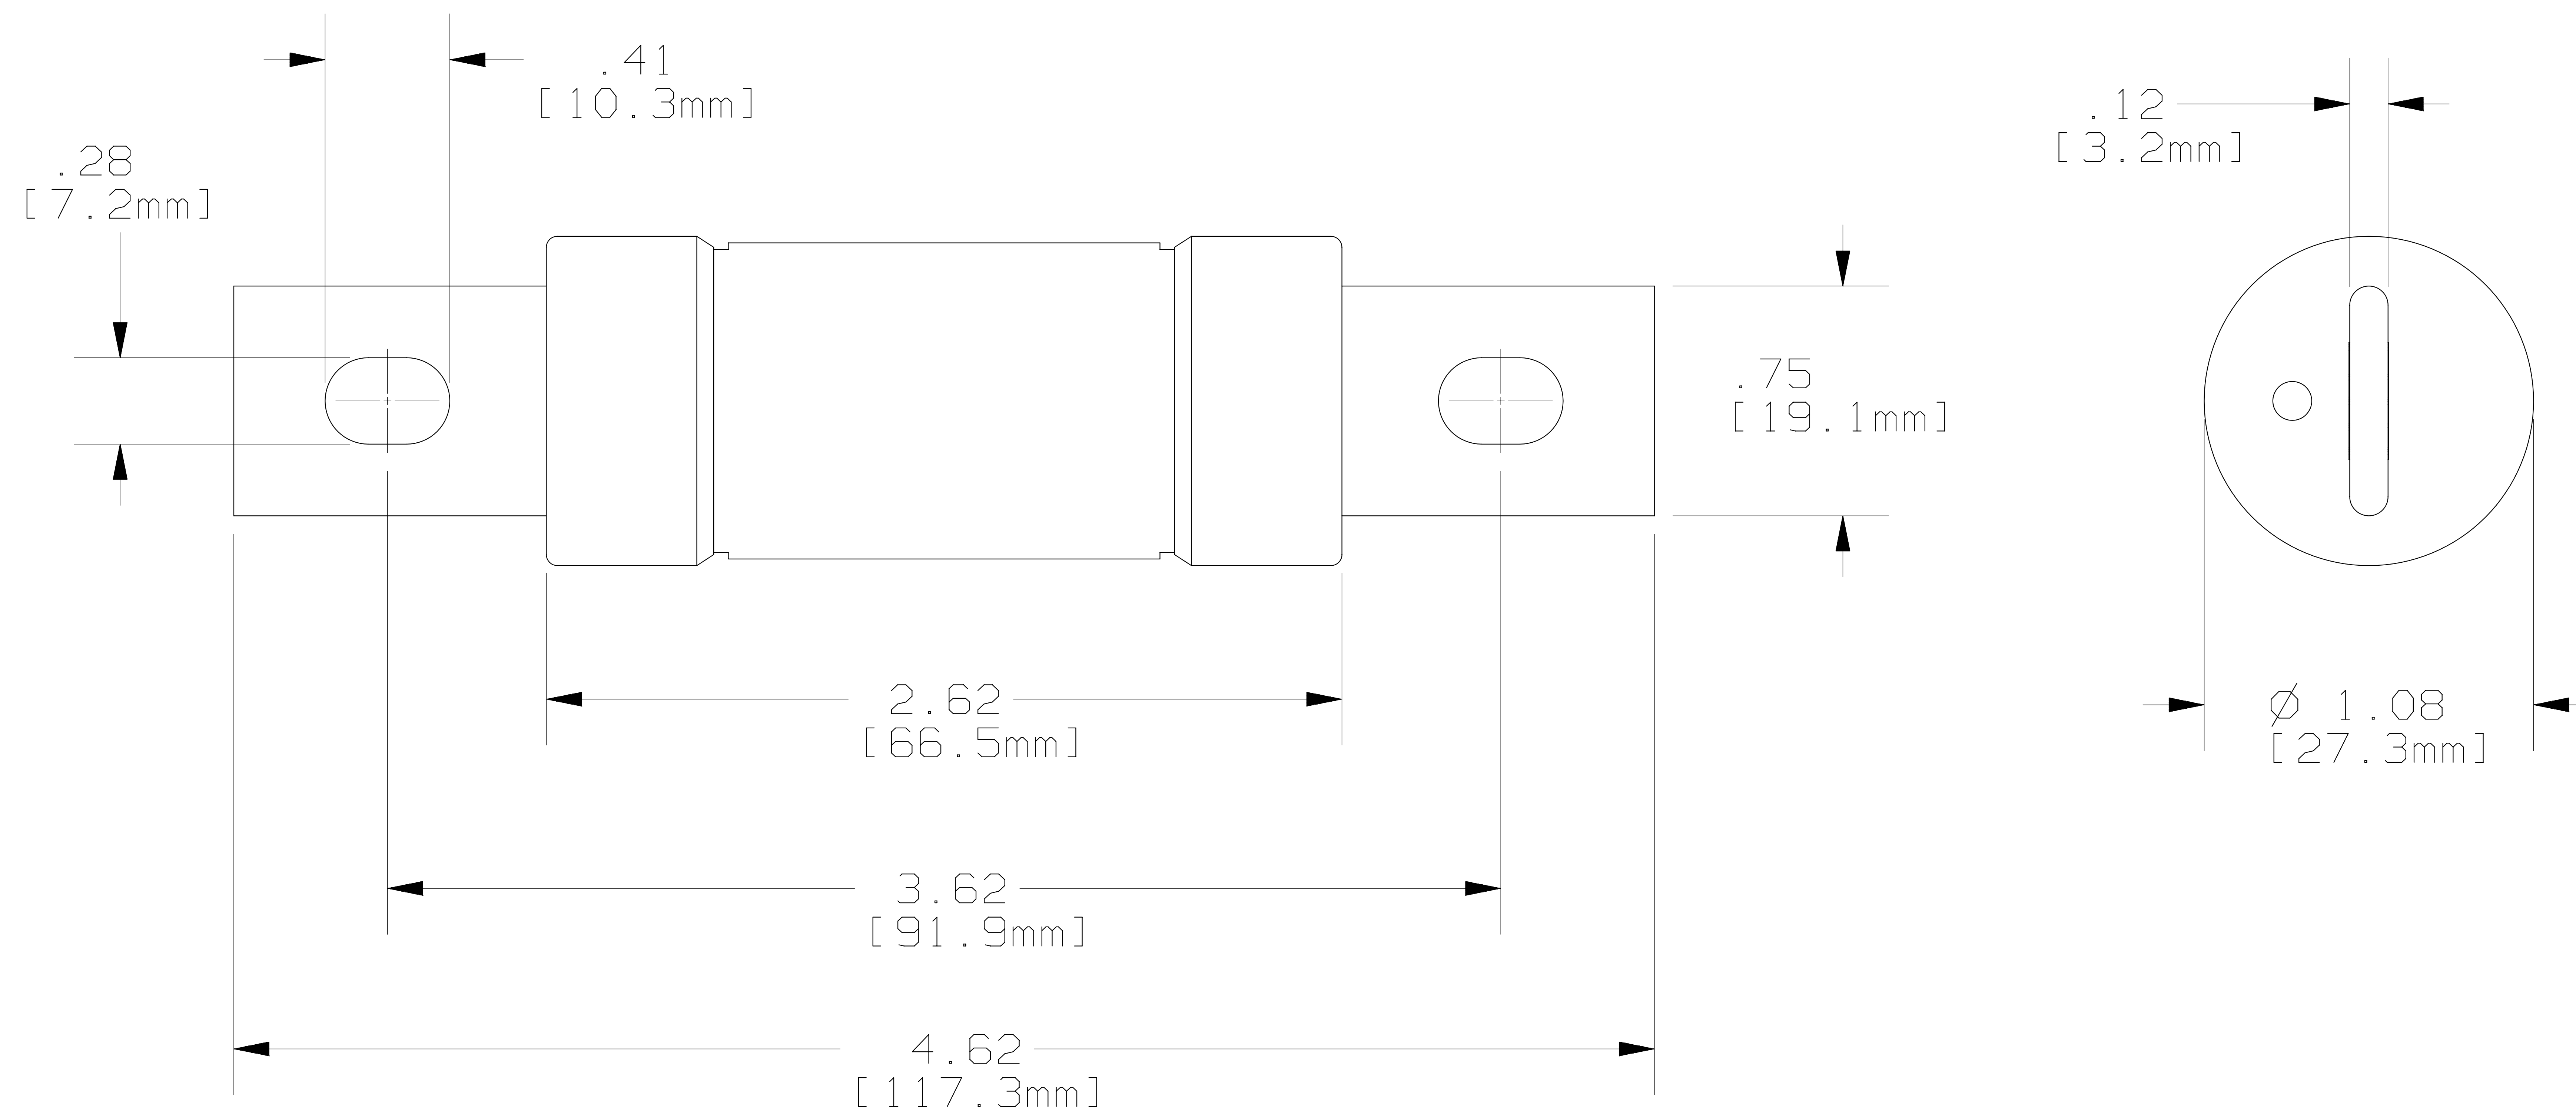

REV	DATE	ECO	DESCRIPTION	BY	CK	APP
-	8-26-10	NA	INITIAL RELEASE	LDB		(SEE ECO)

MERSEN USA NEWBURYPORT-MA, LLC
374 MERRIMAC STREET
NEWBURYPORT, MA 01950

HP6J(70-100)

OUTLINE DIMENSIONS
NOT TO BE USED FOR PRODUCTION

PRODUCT MANAGER

DESIGN ENGINEER

PHOTOVOLTAIC FUSE CLASS J

SIGN:
DATE:

SIGN:
DATE:

70-100A 600VDC

701548