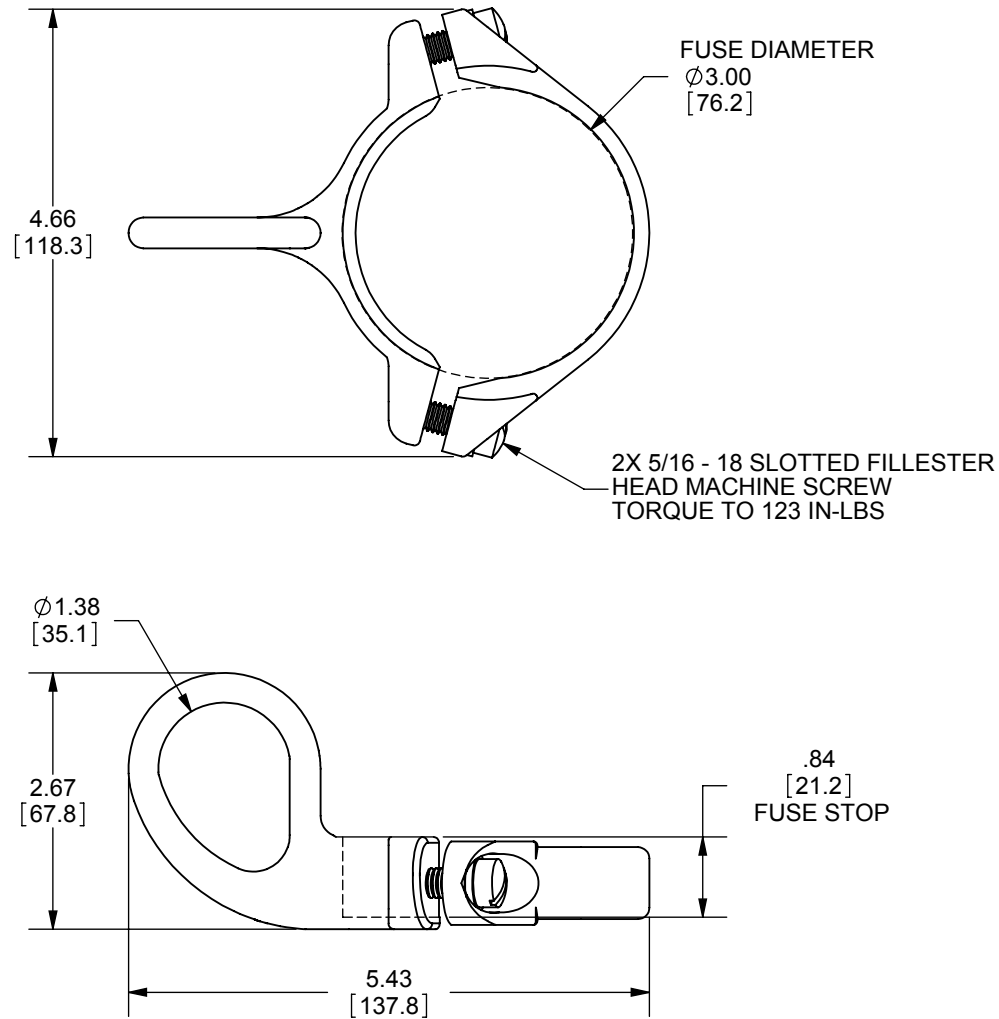

REV.	DATE	ECO	DESCRIPTION	BY	CK	APP
-	9/21/10	N/A	INITIAL RELEASE	RB	NA	N/A

DIMENSIONS IN [ ] ARE MILLIMETERS

MERSEN USA NEWBURYPORT-MA, LLC  
 374 MERRIMAC STREET  
 NEWBURYPORT, MA 01950

9F61AWW612  
 3 IN. OPERATING EYE FD

OUTLINE DIMENSIONS  
 NOT TO BE USED FOR PRODUCTION

701544

PRODUCT MANAGER

SIGN:

DATE:

DESIGN ENGINEER

SIGN:

DATE: