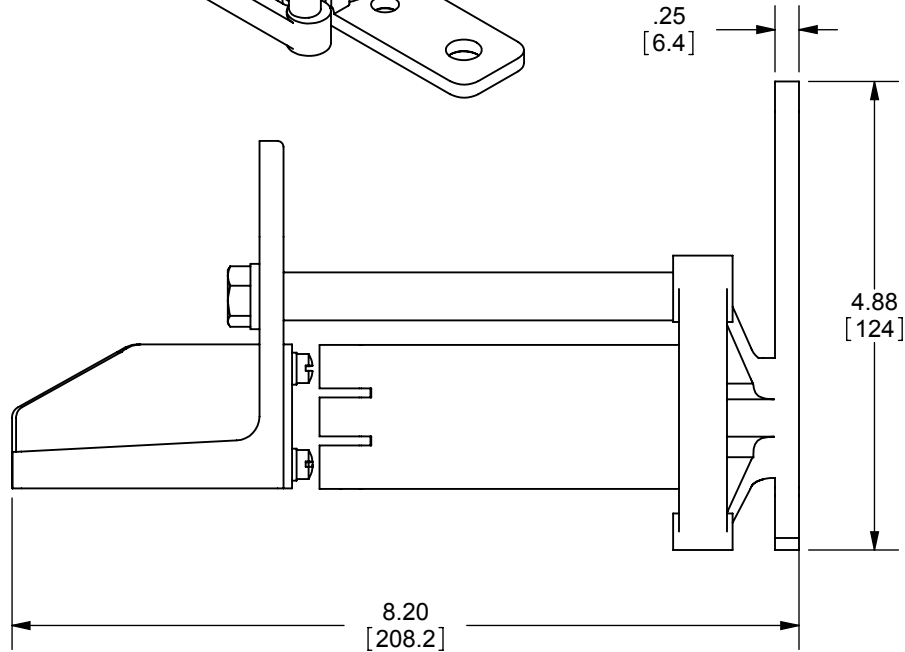

REV.	DATE	ECO	DESCRIPTION	BY	CK	APP
-	8/18/10	N/A	INITIAL RELEASE	RB	NA	N/A

DIMENSIONS IN [] ARE MILLIMETERS

MERSEN USA NEWBURYPORT-MA, LLC
374 MERRIMAC STREET
NEWBURYPORT, MA 01950

9F61AWW737
SP SINGLE 3 IN. D
LIVE PARTS

OUTLINE DIMENSIONS
NOT TO BE USED FOR PRODUCTION

701516

PRODUCT MANAGER

SIGN:

DATE:

DESIGN ENGINEER

SIGN:

DATE: