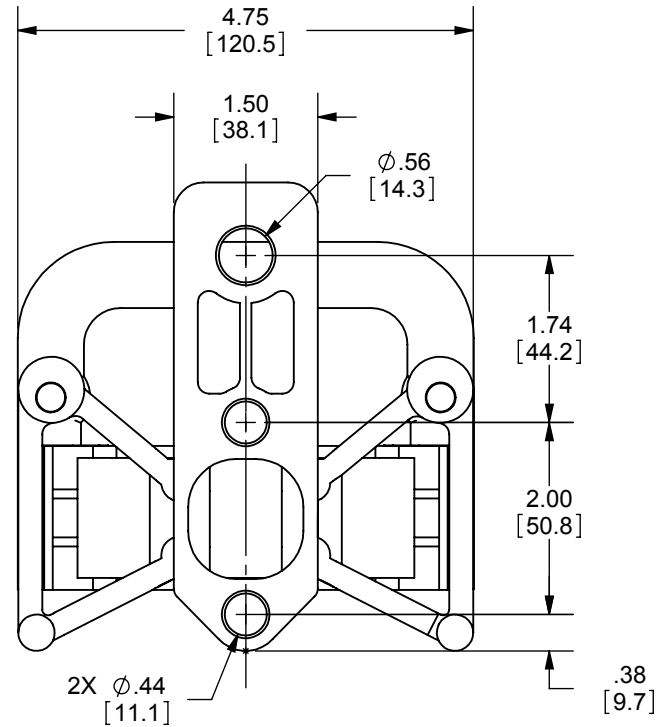

REV.	DATE	ECO	DESCRIPTION	BY	CK	APP
-	8/18/10	N/A	INITIAL RELEASE	RB	NA	N/A

DIMENSIONS IN [] ARE MILLIMETERS

MERSEN USA NEWBURYPORT-MA, LLC
374 MERRIMAC STREET
NEWBURYPORT, MA 01950

9F61AWW737
SP SINGLE 3 IN. D
LIVE PARTS

OUTLINE DIMENSIONS
NOT TO BE USED FOR PRODUCTION

701516

PRODUCT MANAGER

SIGN:

DATE:

DESIGN ENGINEER

SIGN:

DATE: