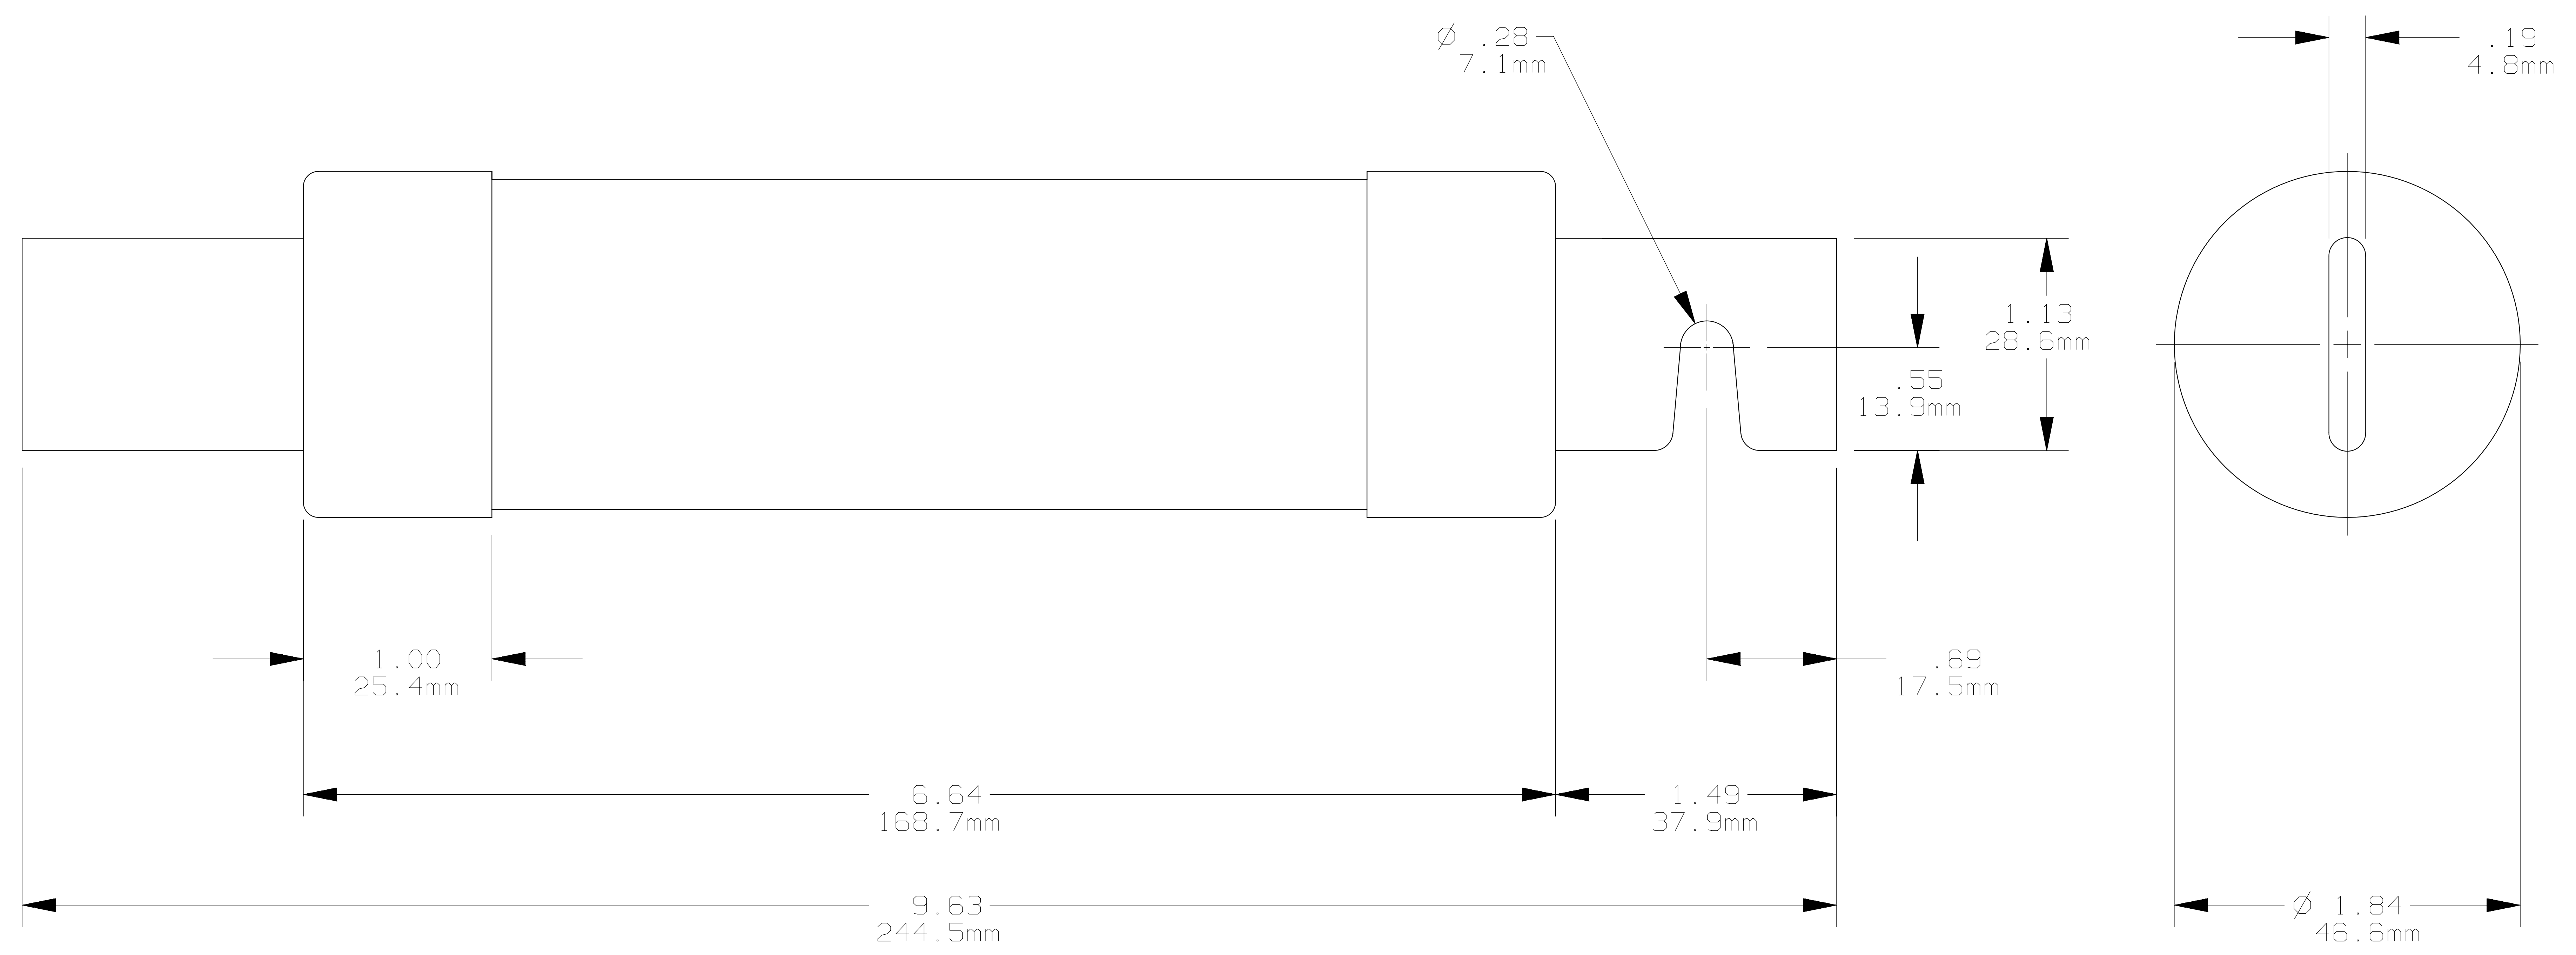

REV	DATE	ECO	DESCRIPTION	BY	CK	APP
F	12-15-09	NA	ADDED (ID) VERSION	LDB	NA	NA

MERSEN USA NEWBURYPORT-MA, LLC
 374 MERRIMAC STREET
 NEWBURYPORT, MA 01950

TRS(110-200)R(ID)
 TRIONIC CLASS RK5
 110-200A 600V

OUTLINE DIMENSIONS
 NOT TO BE USED FOR PRODUCTION

701294

PRODUCT MANAGER
 SIGN:
 DATE:

DESIGN ENGINEER
 SIGN:
 DATE: