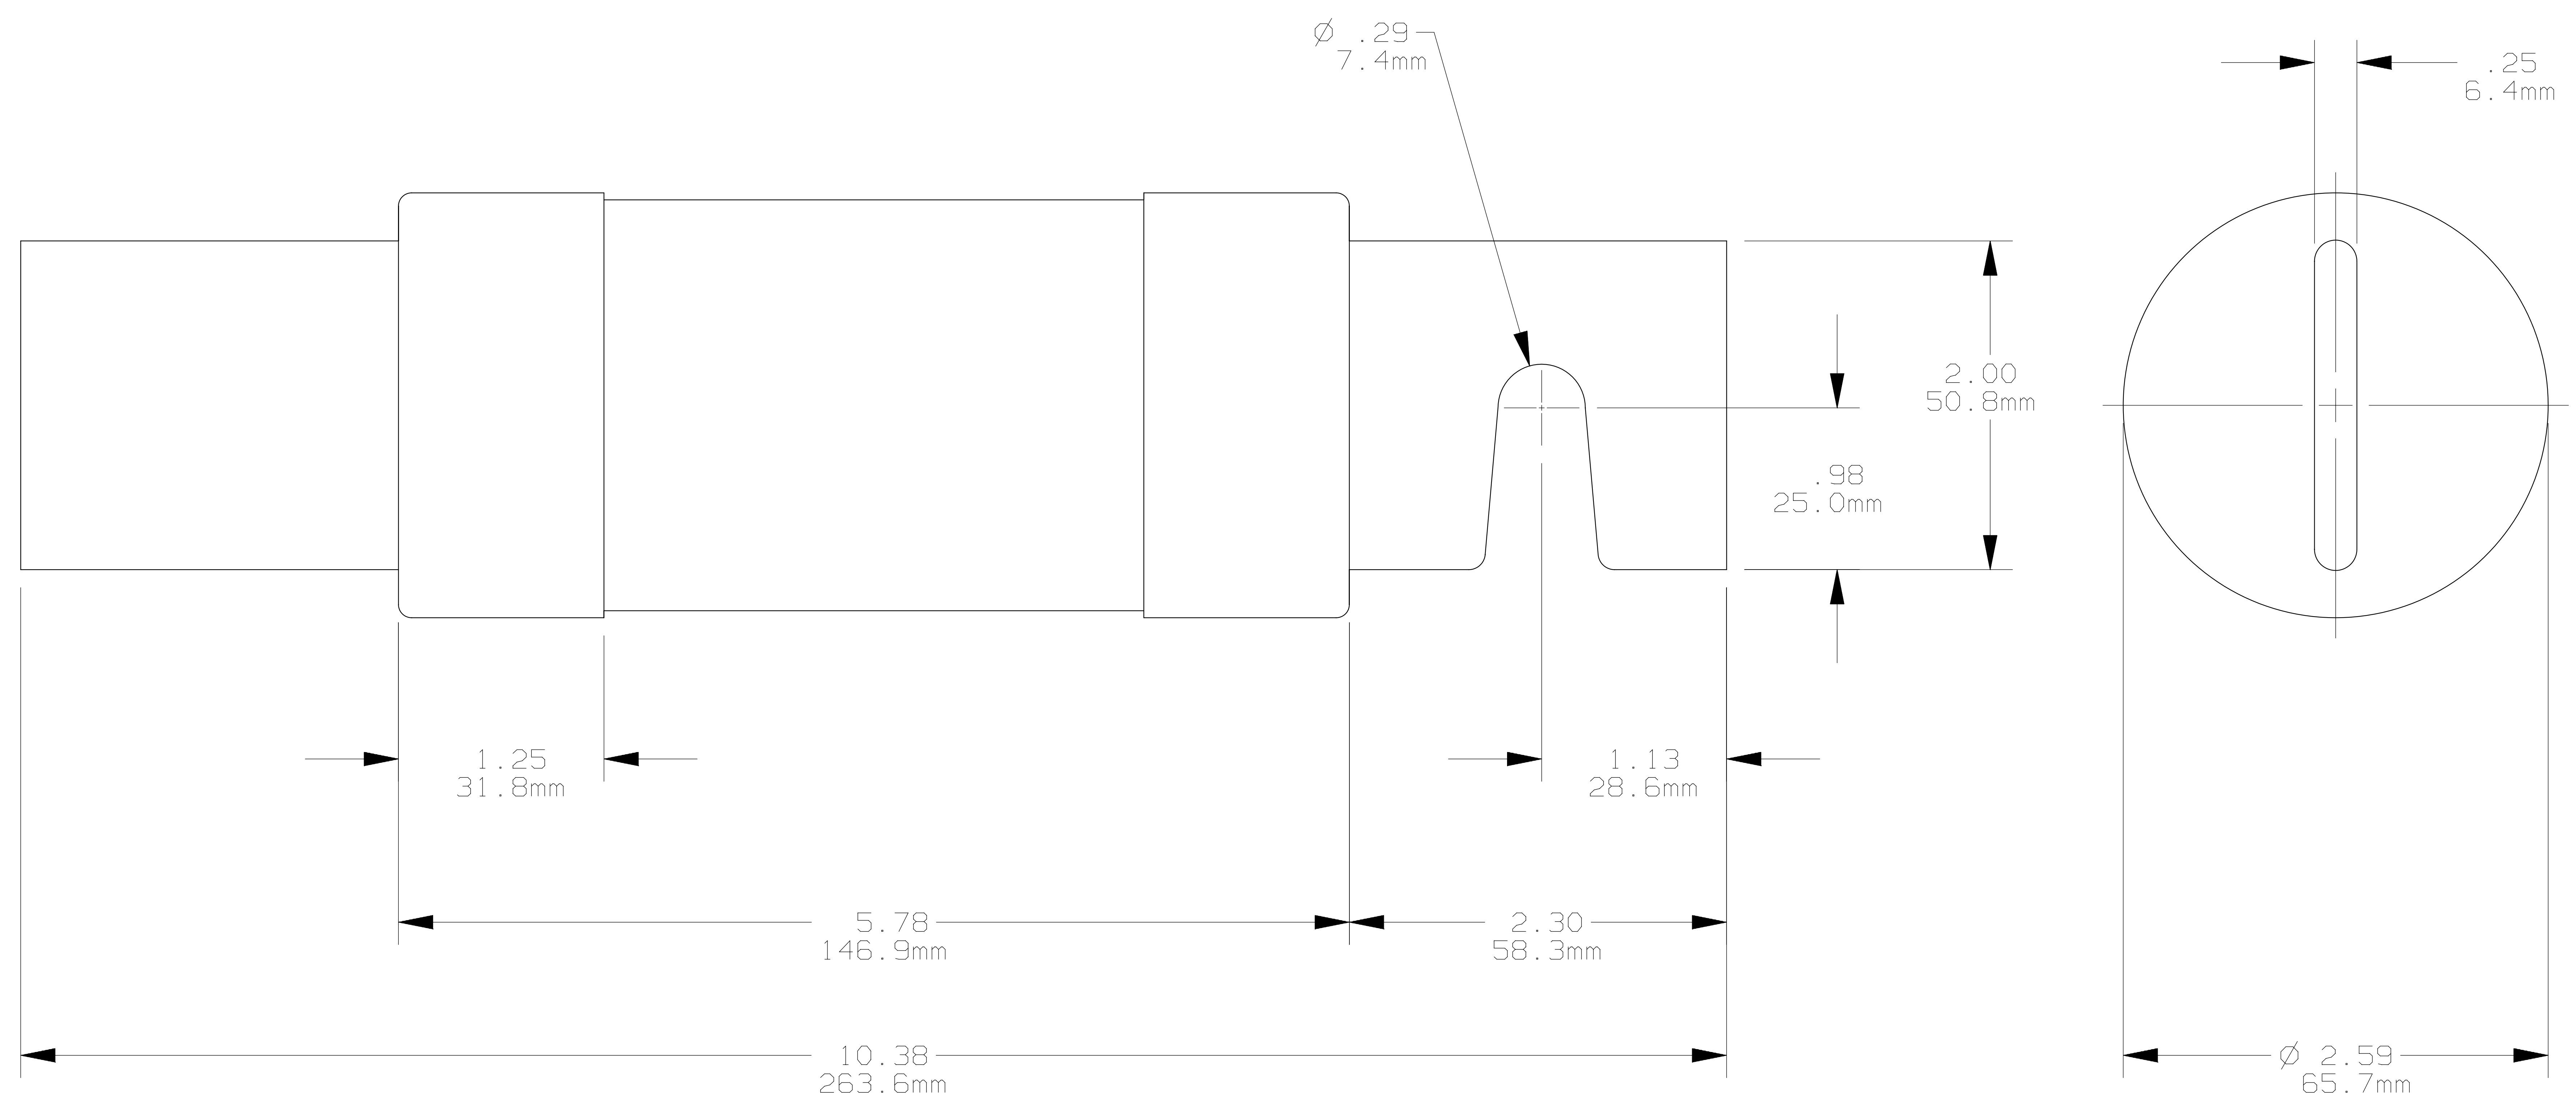

REV	DATE	ECO	DESCRIPTION	BY	CK	APP
F	1-4-10	NA	ADDED "ID" VERSION	LDB	NA	NA

MERSEN USA NEWBURYPORT-MA, LLC  
 374 MERRIMAC STREET  
 NEWBURYPORT, MA 01950

TR(450-600)R(ID)  
 TRIONIC CLASS RK5  
 450-600A 250V

OUTLINE DIMENSIONS  
 NOT TO BE USED FOR PRODUCTION

701292

PRODUCT MANAGER  
 SIGN:  
 DATE:

DESIGN ENGINEER  
 SIGN:  
 DATE: