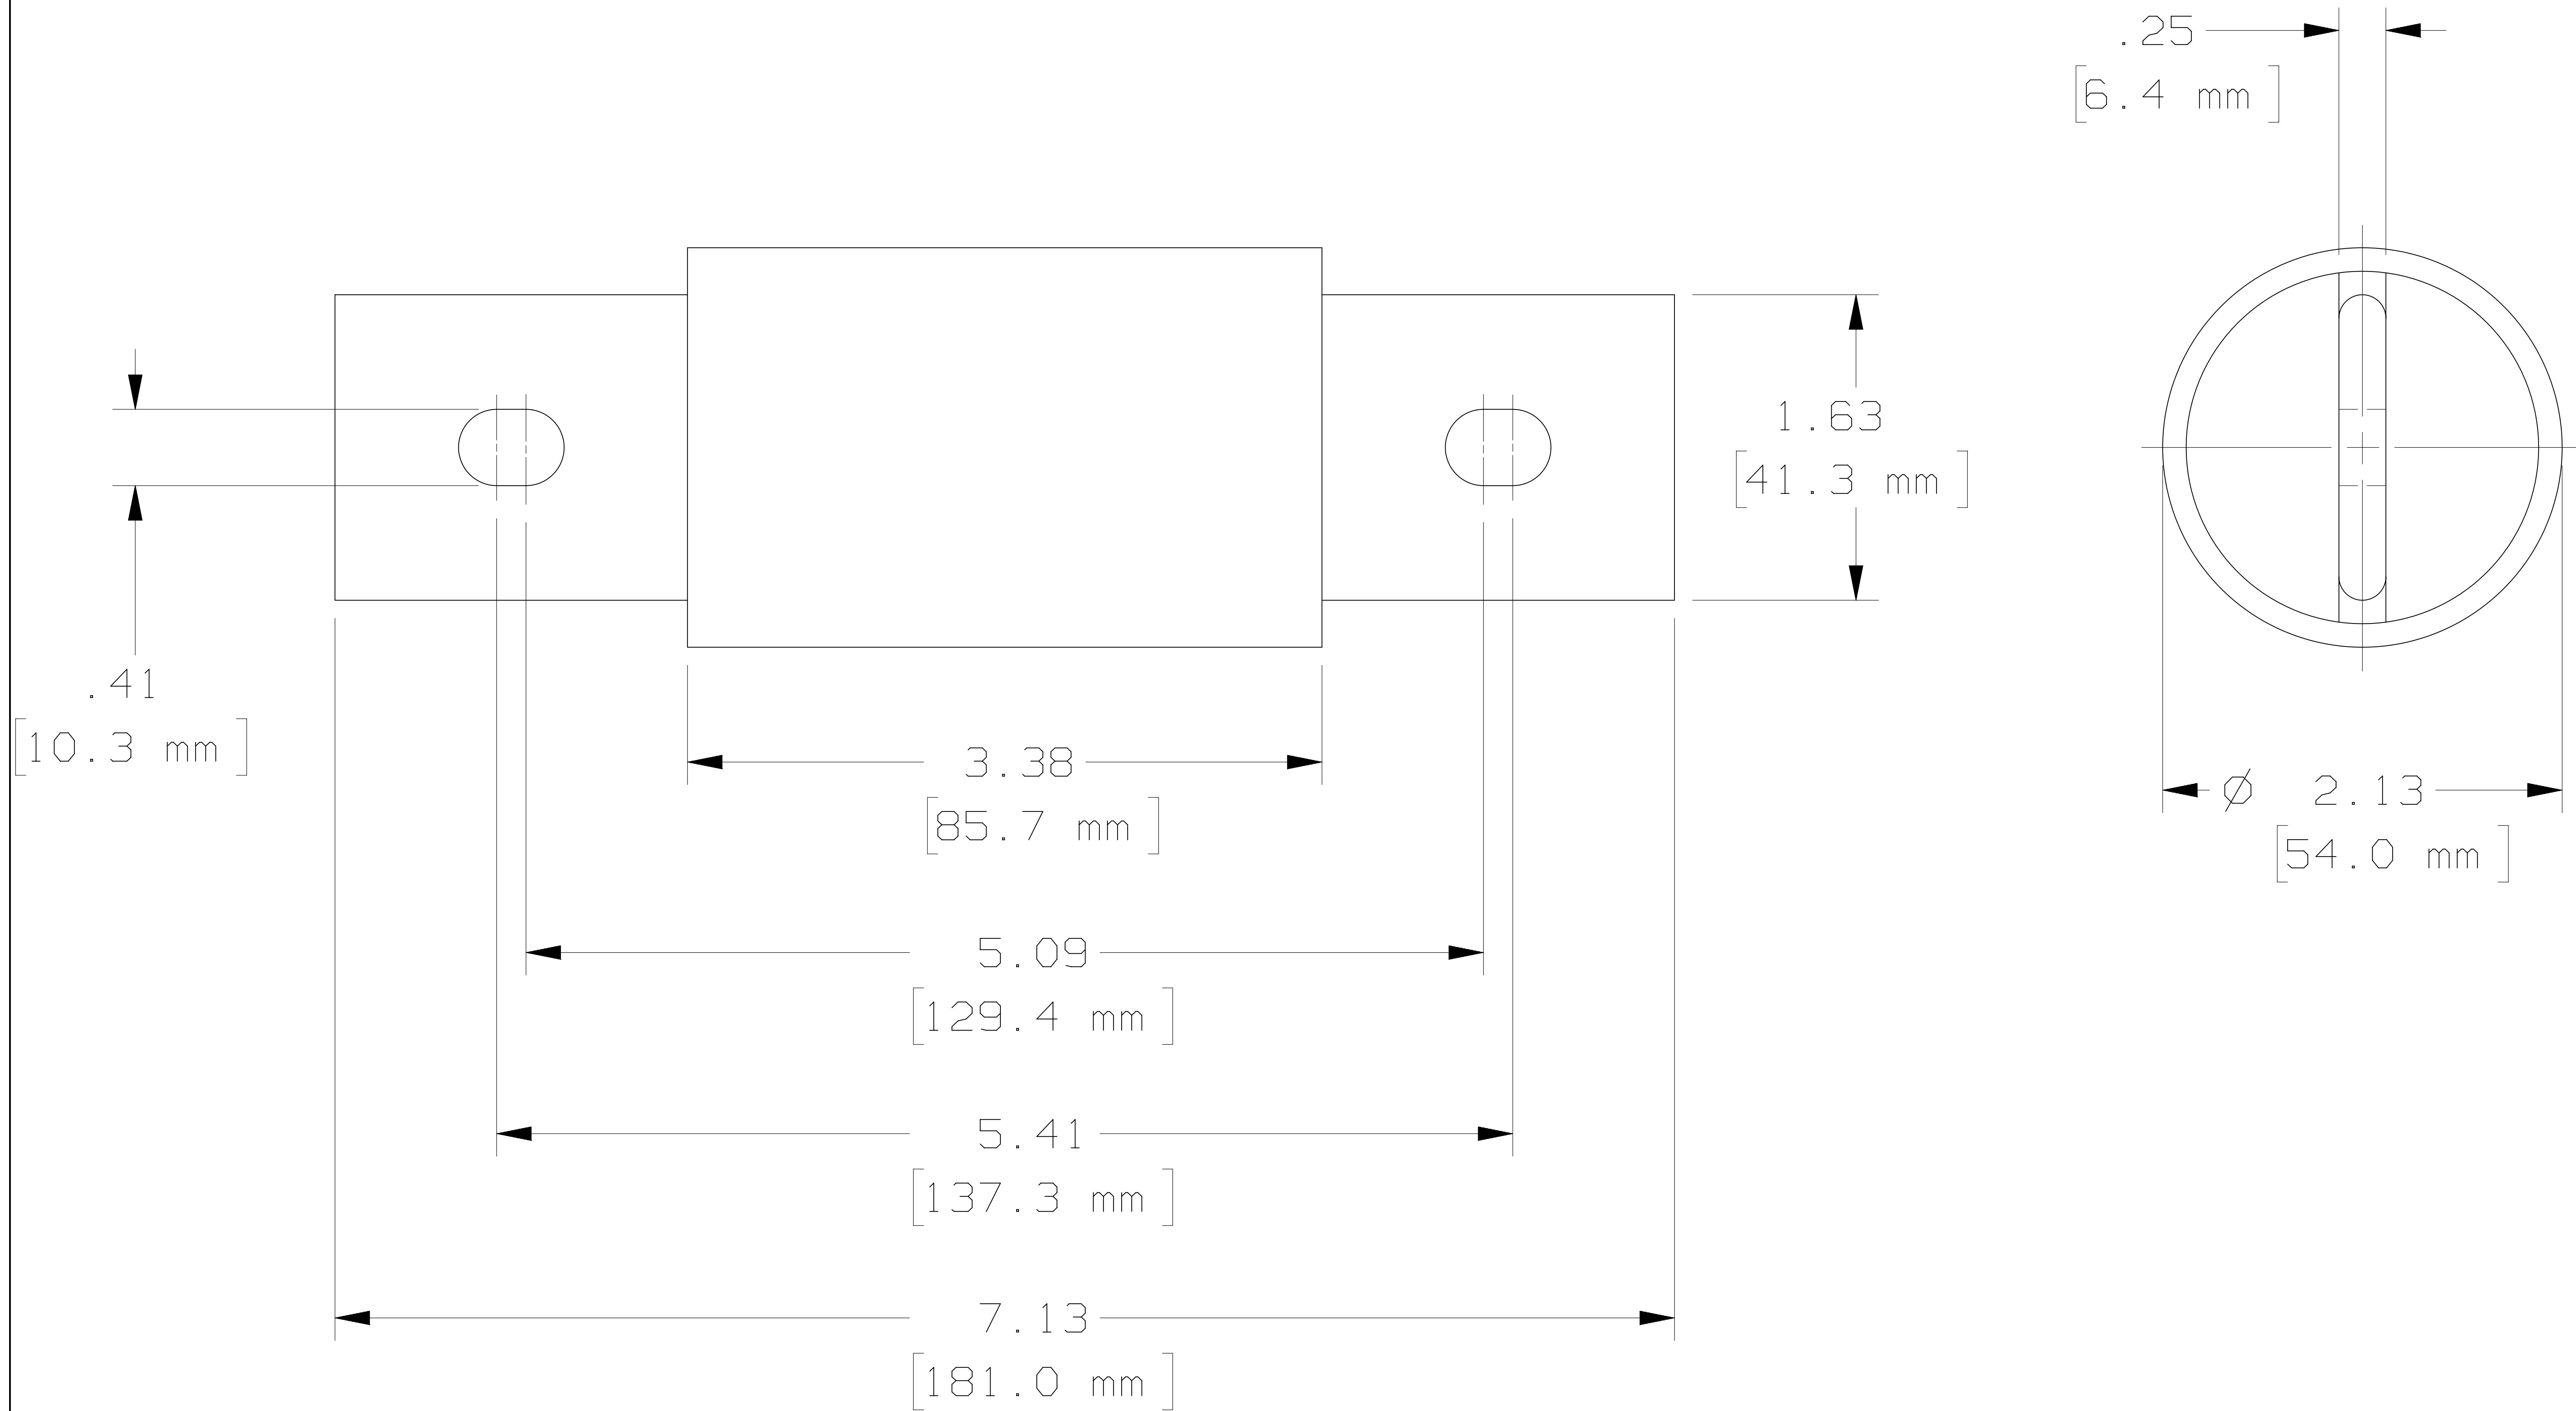

REV	DATE	ECO	DESCRIPTION	BY	CK	APP
-	9-17-02	NA	INITIAL RELEASE	KMH		NA

MERSEN USA NEWBURYPORT-MA, LLC
 374 MERRIMAC STREET
 NEWBURYPORT, MA 01950

CLASS J

HIGH SPEED

HSJ(225-400)

225A-400A 600V

OUTLINE DIMENSIONS
 NOT TO BE USED FOR PRODUCTION

700888

PRODUCT MANAGER

DESIGN ENGINEER

SIGN:

SIGN:

DATE:

DATE: