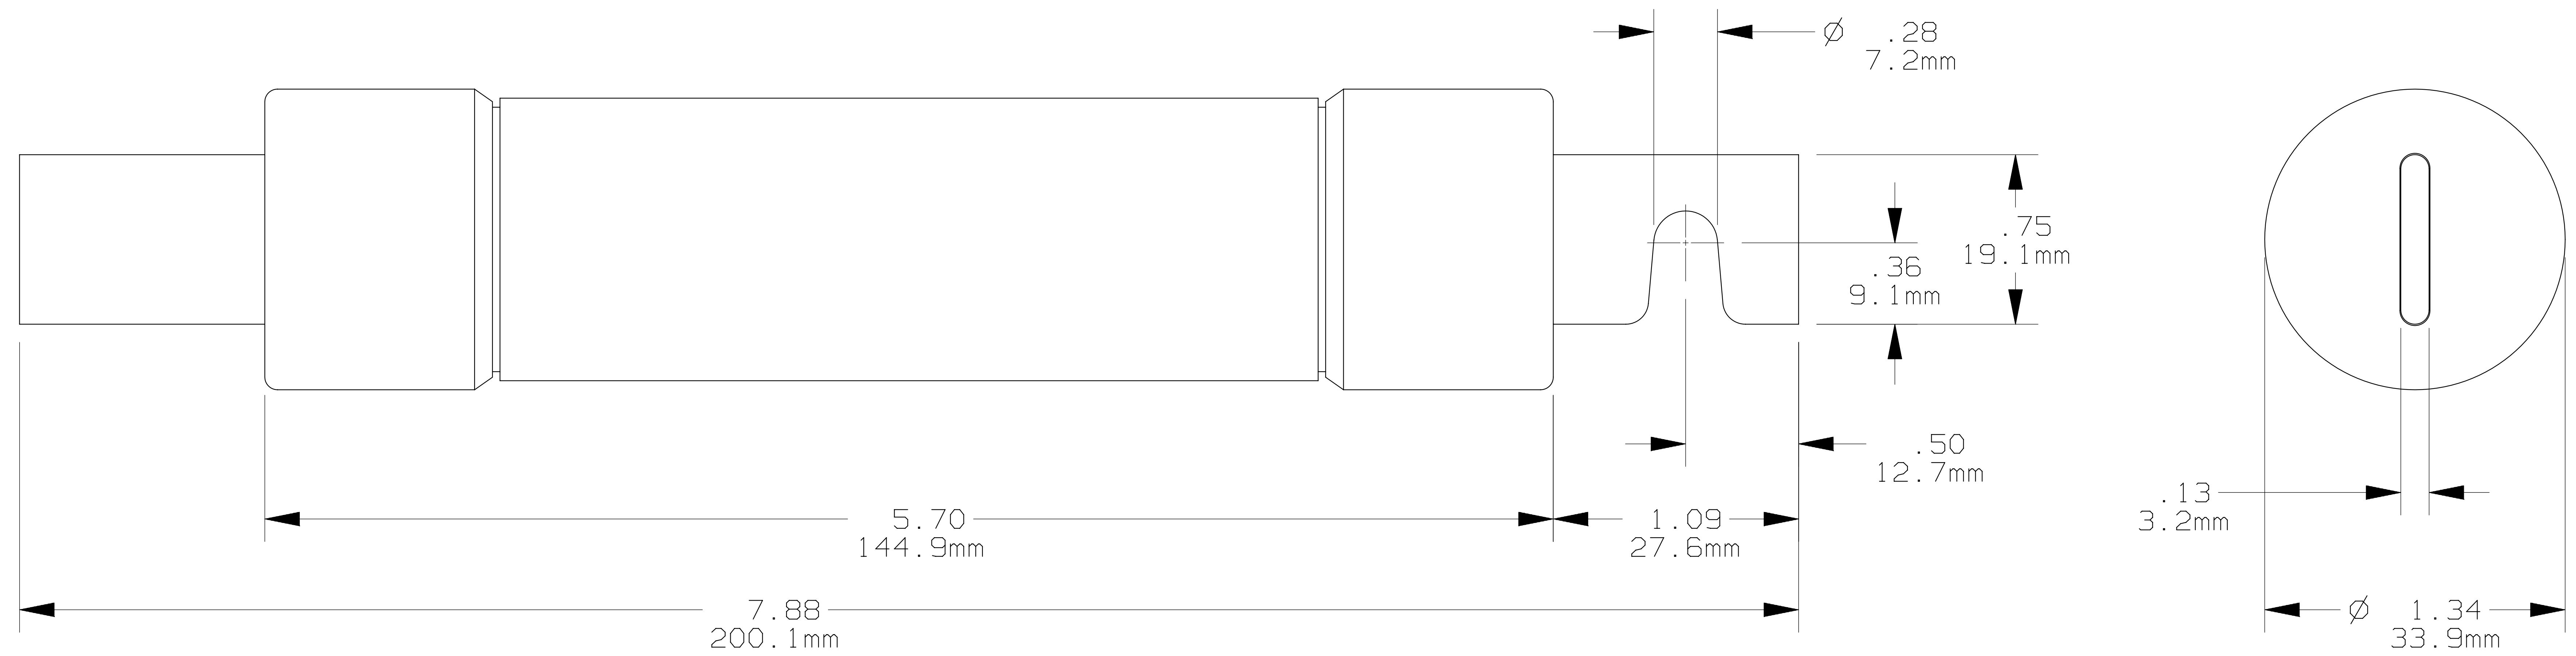

REV	DATE	ECO	DESCRIPTION	BY	CK	APP
B	2-11-08	NA	UPDATED FORMAT AND REDRAWN WAS ON 21457 REV A, REMOVED TRS(125-400)RDC	LDB	NA	(SEE ECO)

MERSEN USA NEWBURYPORT-MA, LLC
374 MERRIMAC STREET
NEWBURYPORT, MA 01950

PRODUCT MANAGER

DESIGN ENGINEER

SIGN:
DATE:

SIGN:
DATE:

TRS(70-100)RDC
TRI-ONIC CLASS RK5
70-100A 600VDC

OUTLINE DIMENSIONS
NOT TO BE USED FOR PRODUCTION

21457