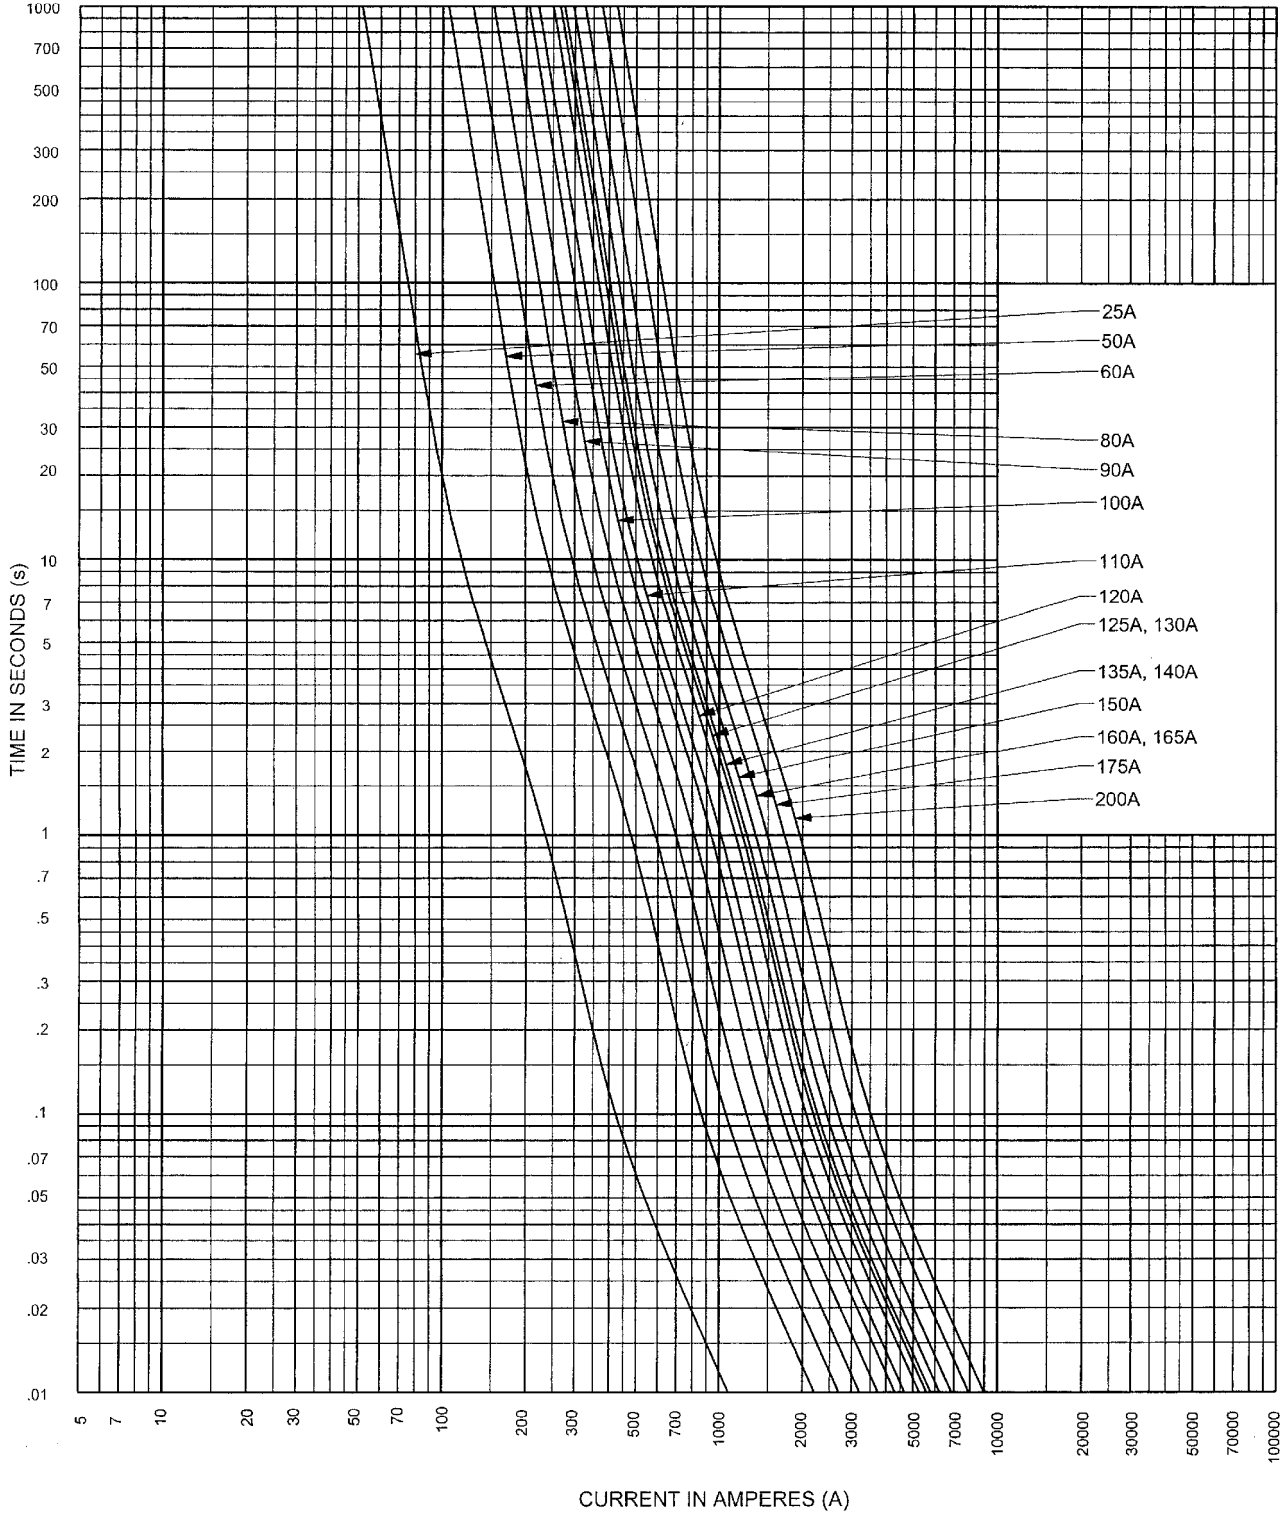

MEDIUM VOLTAGE CAPACITOR FUSE

CAT. NO. A150C(25-200)-10

25-100A 1.5kV

TOTAL CLEARING TIME CURRENT DATA

FERRAZ SHAWMUT
NEWBURYPORT, MA 01950

720557

CONTROL NO.: 827
REV.: A
FOLDER NO.: 47
DATE: 9-14-05