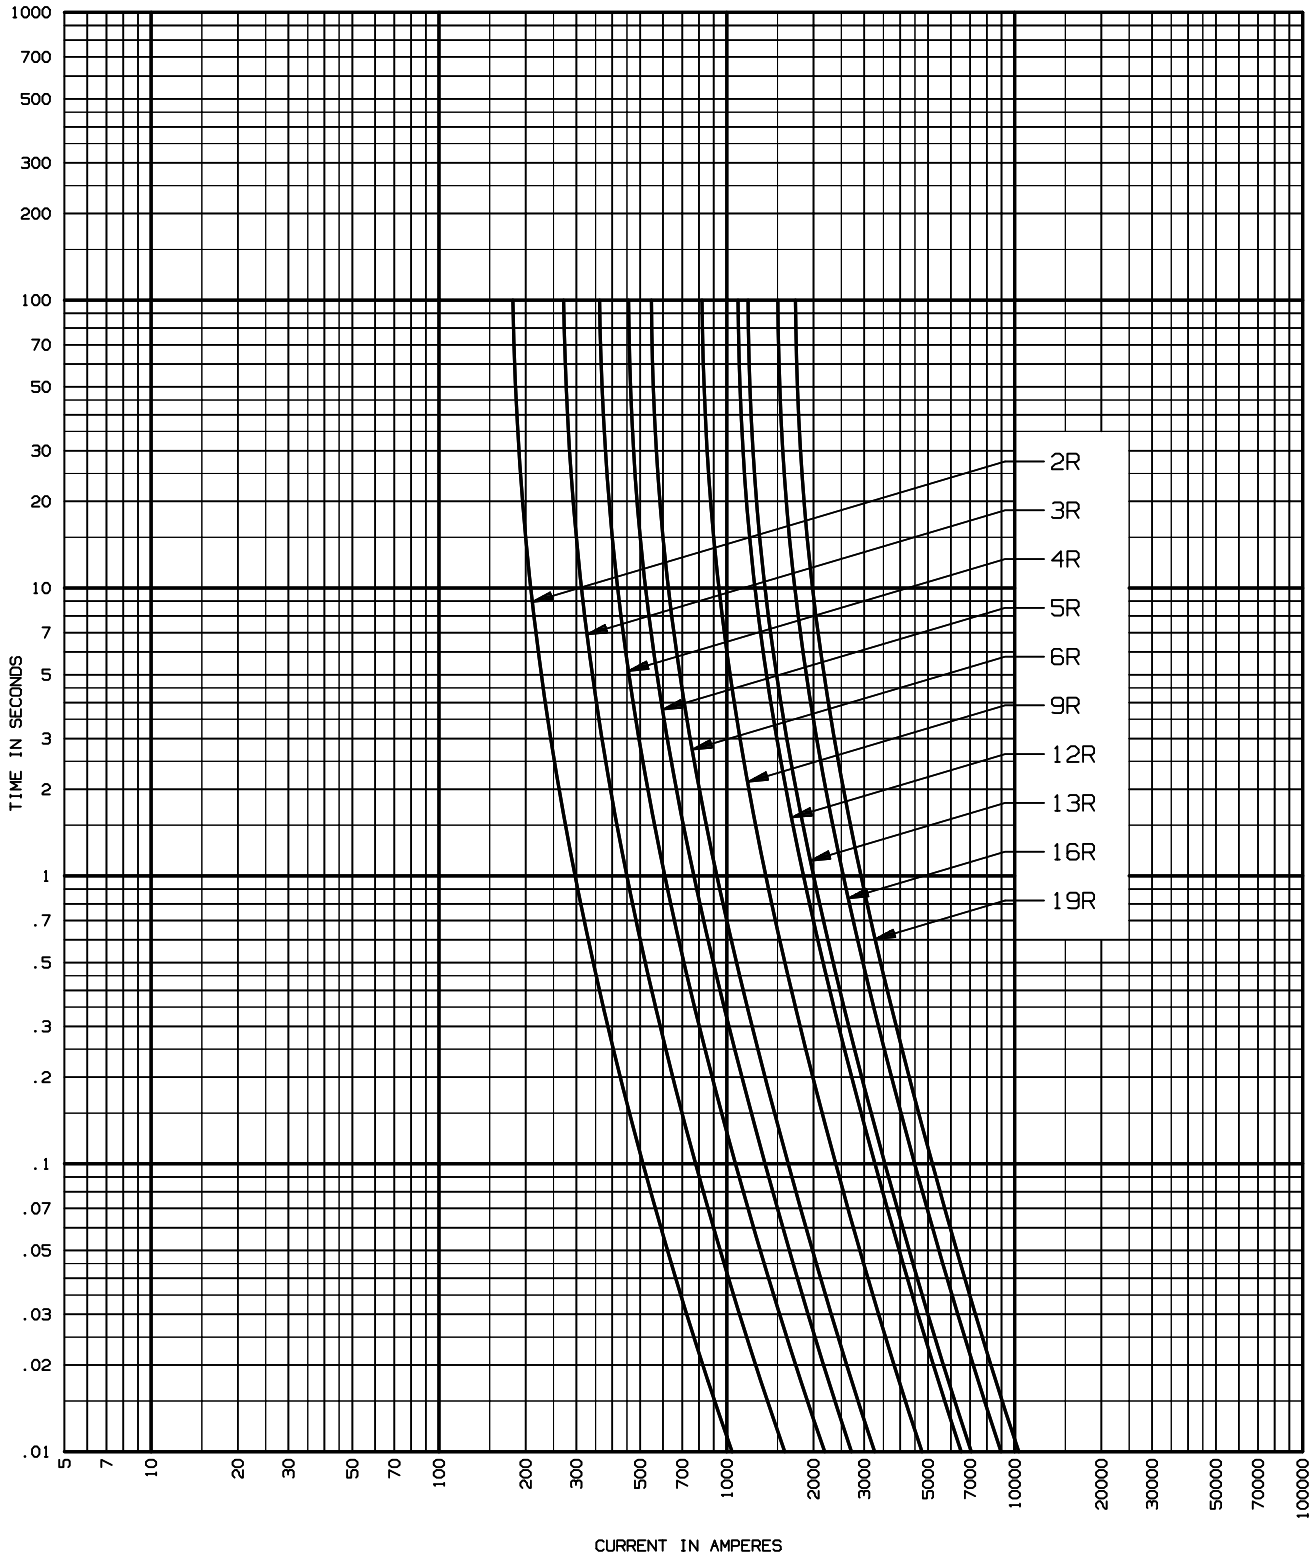

MEDIUM VOLTAGE F R RATED
CAT. NO. A072D1DSR0-(2R-19R)
A055D1DSR0-(2R-19R)
A033D1DSR0-(2R-19R)

MINIMUM MELTING TIME-CURRENT CURVE

FERRAZ SHAWMUT
NEWBURYPORT, MA 01950

720365

CURRENT IN AMPERES

CONTROL NO: 222
REV. -
6/6/02