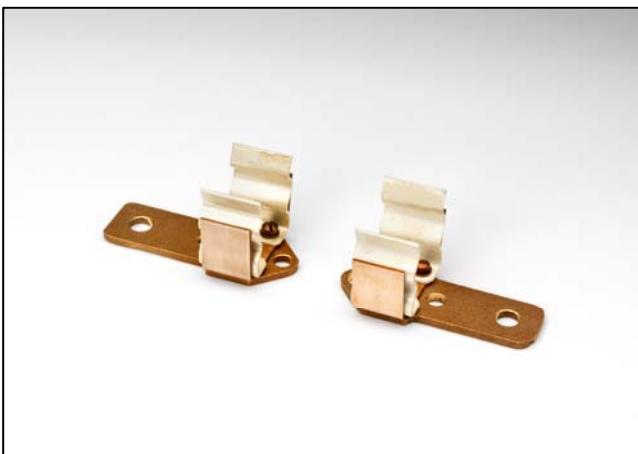

9F61BNW451

Spare Parts (Clips) sold as each

9F61BWW457 SP 2"D CLIP