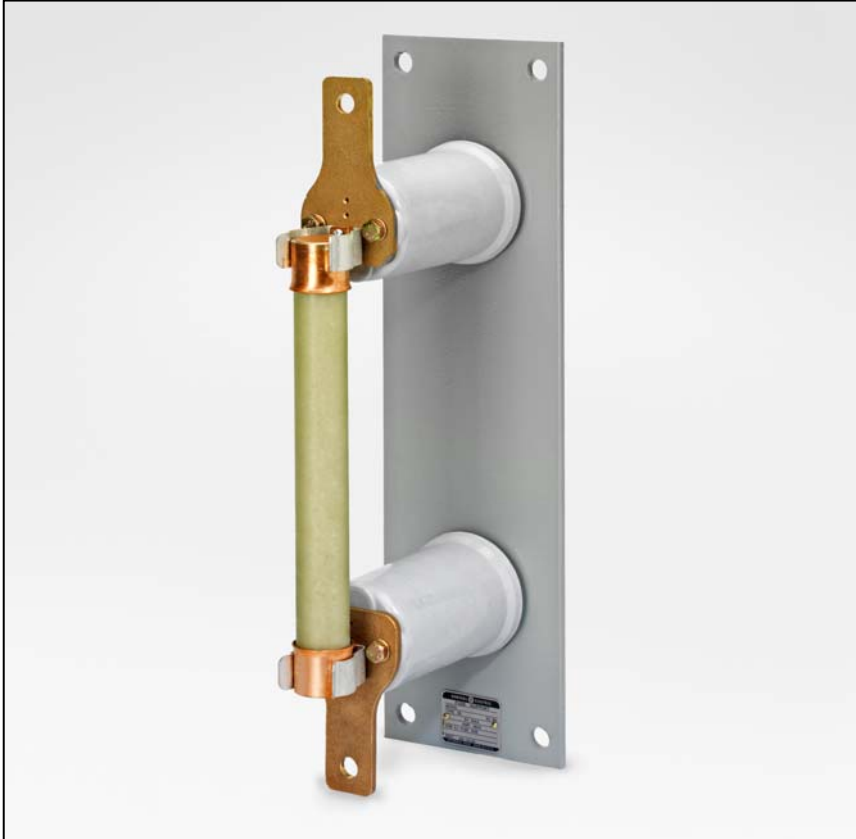

Support / Disconnect Selection Guide

Selections are based on fuse diameter

Fuse Size	Ferrule Diameter
B	1 9/16 (1.56) inches
C	2 inches
D	3 inches
DD	two - 3" fuses in parallel

Selections are broken down into supports [EK(O)-1] and disconnects [EK(O)-3]

Once on the correct page, choose the holder based on fuse clip centers and voltage rating.

EK-1B Support Selection Guide

Fuse Size
B

Ferrule Diameter
1 9/16 (1.56) inches

9F61ADG101

8.12" Clip Centers - Indoor

9F61BWW460

EK(O)-C Support / Disconnect

Fuse Size
C

Ferrule Diameter
2 inches

Outdoor Support

Indoor Non-Load Disconnect

Spare Parts (Clips) **sold as each**

9F61BWW457