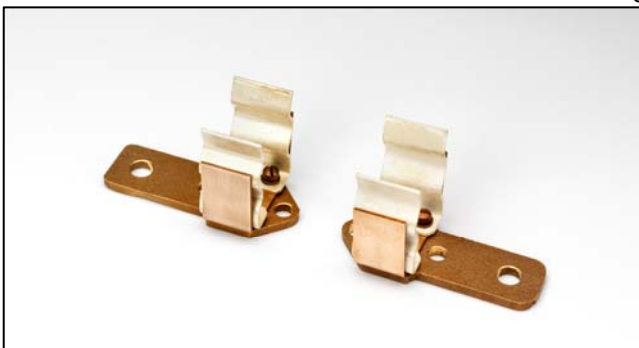

9F61BWW460

EK(O)-C Support / Disconnect

Fuse Size
C

Ferrule Diameter
2 inches

Outdoor Support

Indoor Non-Load Disconnect

Spare Parts (Clips) **sold as each**

9F61BWW457

9F61BNW451

Spare Parts (Live Parts) **sold as 1 set**

9F61BNW743

EK(O)-1C Support Selection Guide

Fuse Size
C

Ferrule Diameter
2 inches

9F61CHM209

Spare Parts (Live Parts) (sold as 1 set)