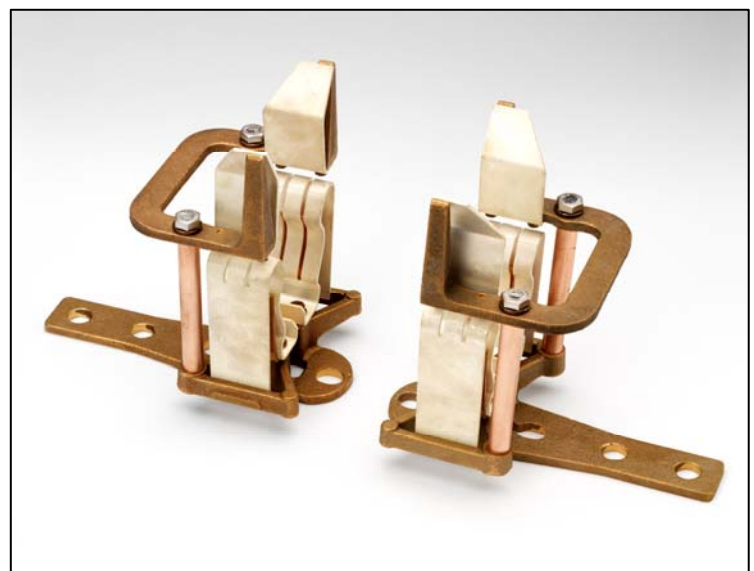

27" Clip Centers - Outdoors

38 kV 9F61CJN310

9F61AAB305

Spare Parts (Live Parts) (sold as 1 set)

9F61BNW732 SP 3"D LIVE PARTS FD
Spare Fuse Fittings: extra eye

Spare Parts (Live Parts) (sold as 1 set)

9F61BNW747 SP 3"D LONG LIVE PARTS FD
9F61AWW612 extra trunion 9F61BKW398

EK(O)-DD Support / Disconnect

Fuse Size
DD

Ferrule Diameter
two - 3" fuses in parallel
for use with 9F60 and 9F62 DD fuses only

Indoor Support

Outdoor Non-Load Disconnect

9F61BNW751

9F61AWW738

Spare Parts (Live Parts) (sold as 1 set)

EK(O)-1DD Support Selection Guide

Fuse Size
DD

Ferrule Diameter
two - 3" fuses in parallel
for use with 9F60 and 9F62 DD fuses only

9F61AGG401

Spare Parts (Live Parts) (sold as 1 set)

9F61BNW751 SP 3"D(2) LIVE PARTS
9F61AWW738 SP 3"D(2) LONG LIVE PARTS