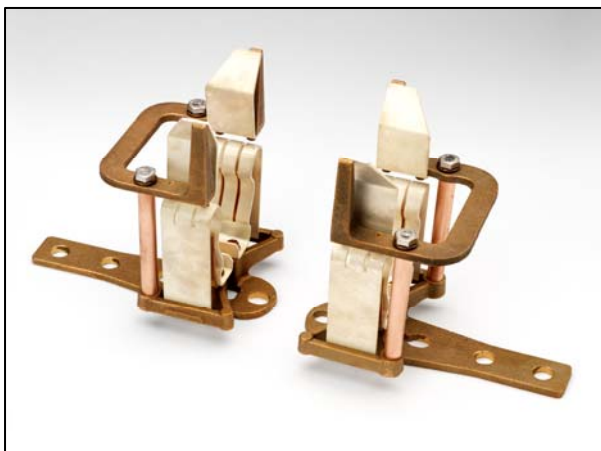

EK(O)-1DD Support Selection Guide

Fuse Size
DD

Ferrule Diameter
two - 3" fuses in parallel
for use with 9F60 and 9F62 DD fuses only

9F61AGG401

Spare Parts (Live Parts) (sold as 1 set)

9F61BNW751 SP 3"D(2) LIVE PARTS
9F61AWW738 SP 3"D(2) LONG LIVE PARTS