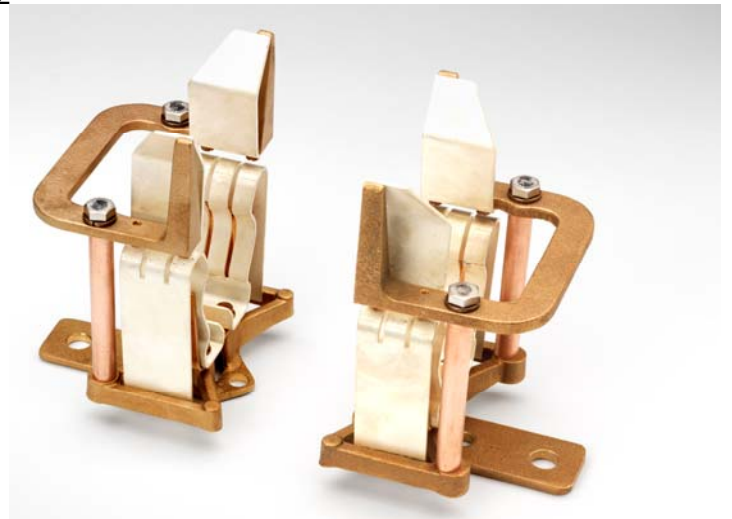

2" HINGE TRUNION FD

9F61BLW399

3(2)" HINGE TRUNION FD

9F61BKW398

3" HINGE TRUNION FD

Conversion Kit (single fuse clips to double fuse clips)

for use with 9F60 and 9F62 DD fuses only

9F61BNW402

9F61BNW750 SP 3"D LIVE PARTS

9F61BNW751 SP 3"D(2) LIVE PARTS

9F61BNW744 SP 3"D LONG LIVE PARTS

9F61Aww738 SP 3"D(2) LONG LIVE PARTS