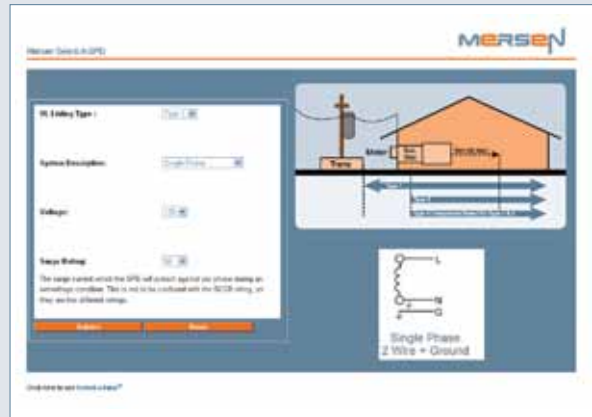

Select-A-SPD® Online

Choose the right surge protection quickly & accurately

Save Time with the Select-A-SPD® Online tool!

With Mersen's new Select-A-SPD® Online tool, you can easily and accurately choose the right Surge Protection Device (SPD) for your equipment. Once you've found the right SPD, you can quickly review Mersen's product data specifications by clicking on the catalogue link. The catalogue link will provide you with the most up-to-date technical information.

Mersen's Surge-Trap® product line offers a world class suite of surge protection devices designed to protect your facility from harmful and preventable surge damage. Covering almost every voltage need within a facility, all of our surge protection devices, like our modular, pluggable, and Type 1 indoor and outdoor devices, included our world-class, patented TPMOV® Technology inside. Mersen's Thermally Protected MOV (TPMOV®) technology offers a fail safe surge protection solution without the need for additional upstream protection.

The Select-A-SPD® Online Tools is Easy to Use - and Free!

Visit: ep-us.mersen.com/Select-A-SPD to register and access the tool in three easy steps:

- Complete the online registration form
- Set your password
- And, you are immediately brought to the Select-A-SPD® Online tool*