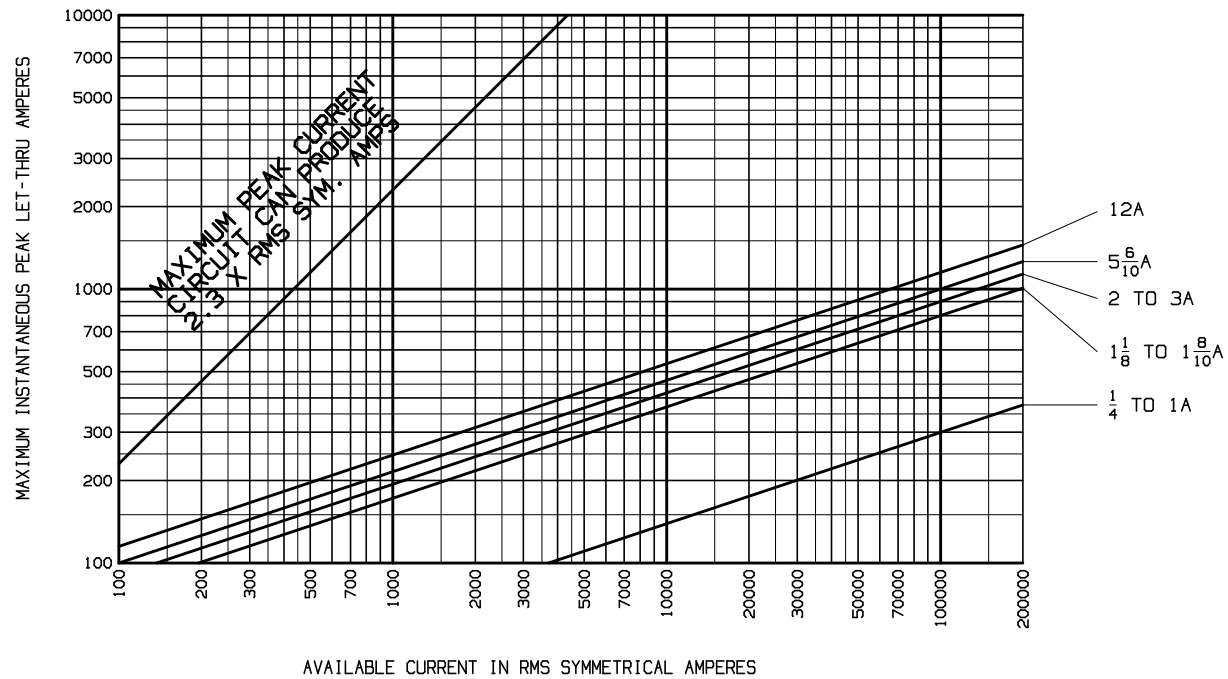

TIME DELAY CC FUSE

CAT. No. ATQR(AMP RATING)

1/4-12AMPS 600V

PEAK LET-THRU CURVE

FERRAZ SHAWMUT

NEWBURYPORT, MA 01950

106038

CONTROL NO: 794  
REV. C