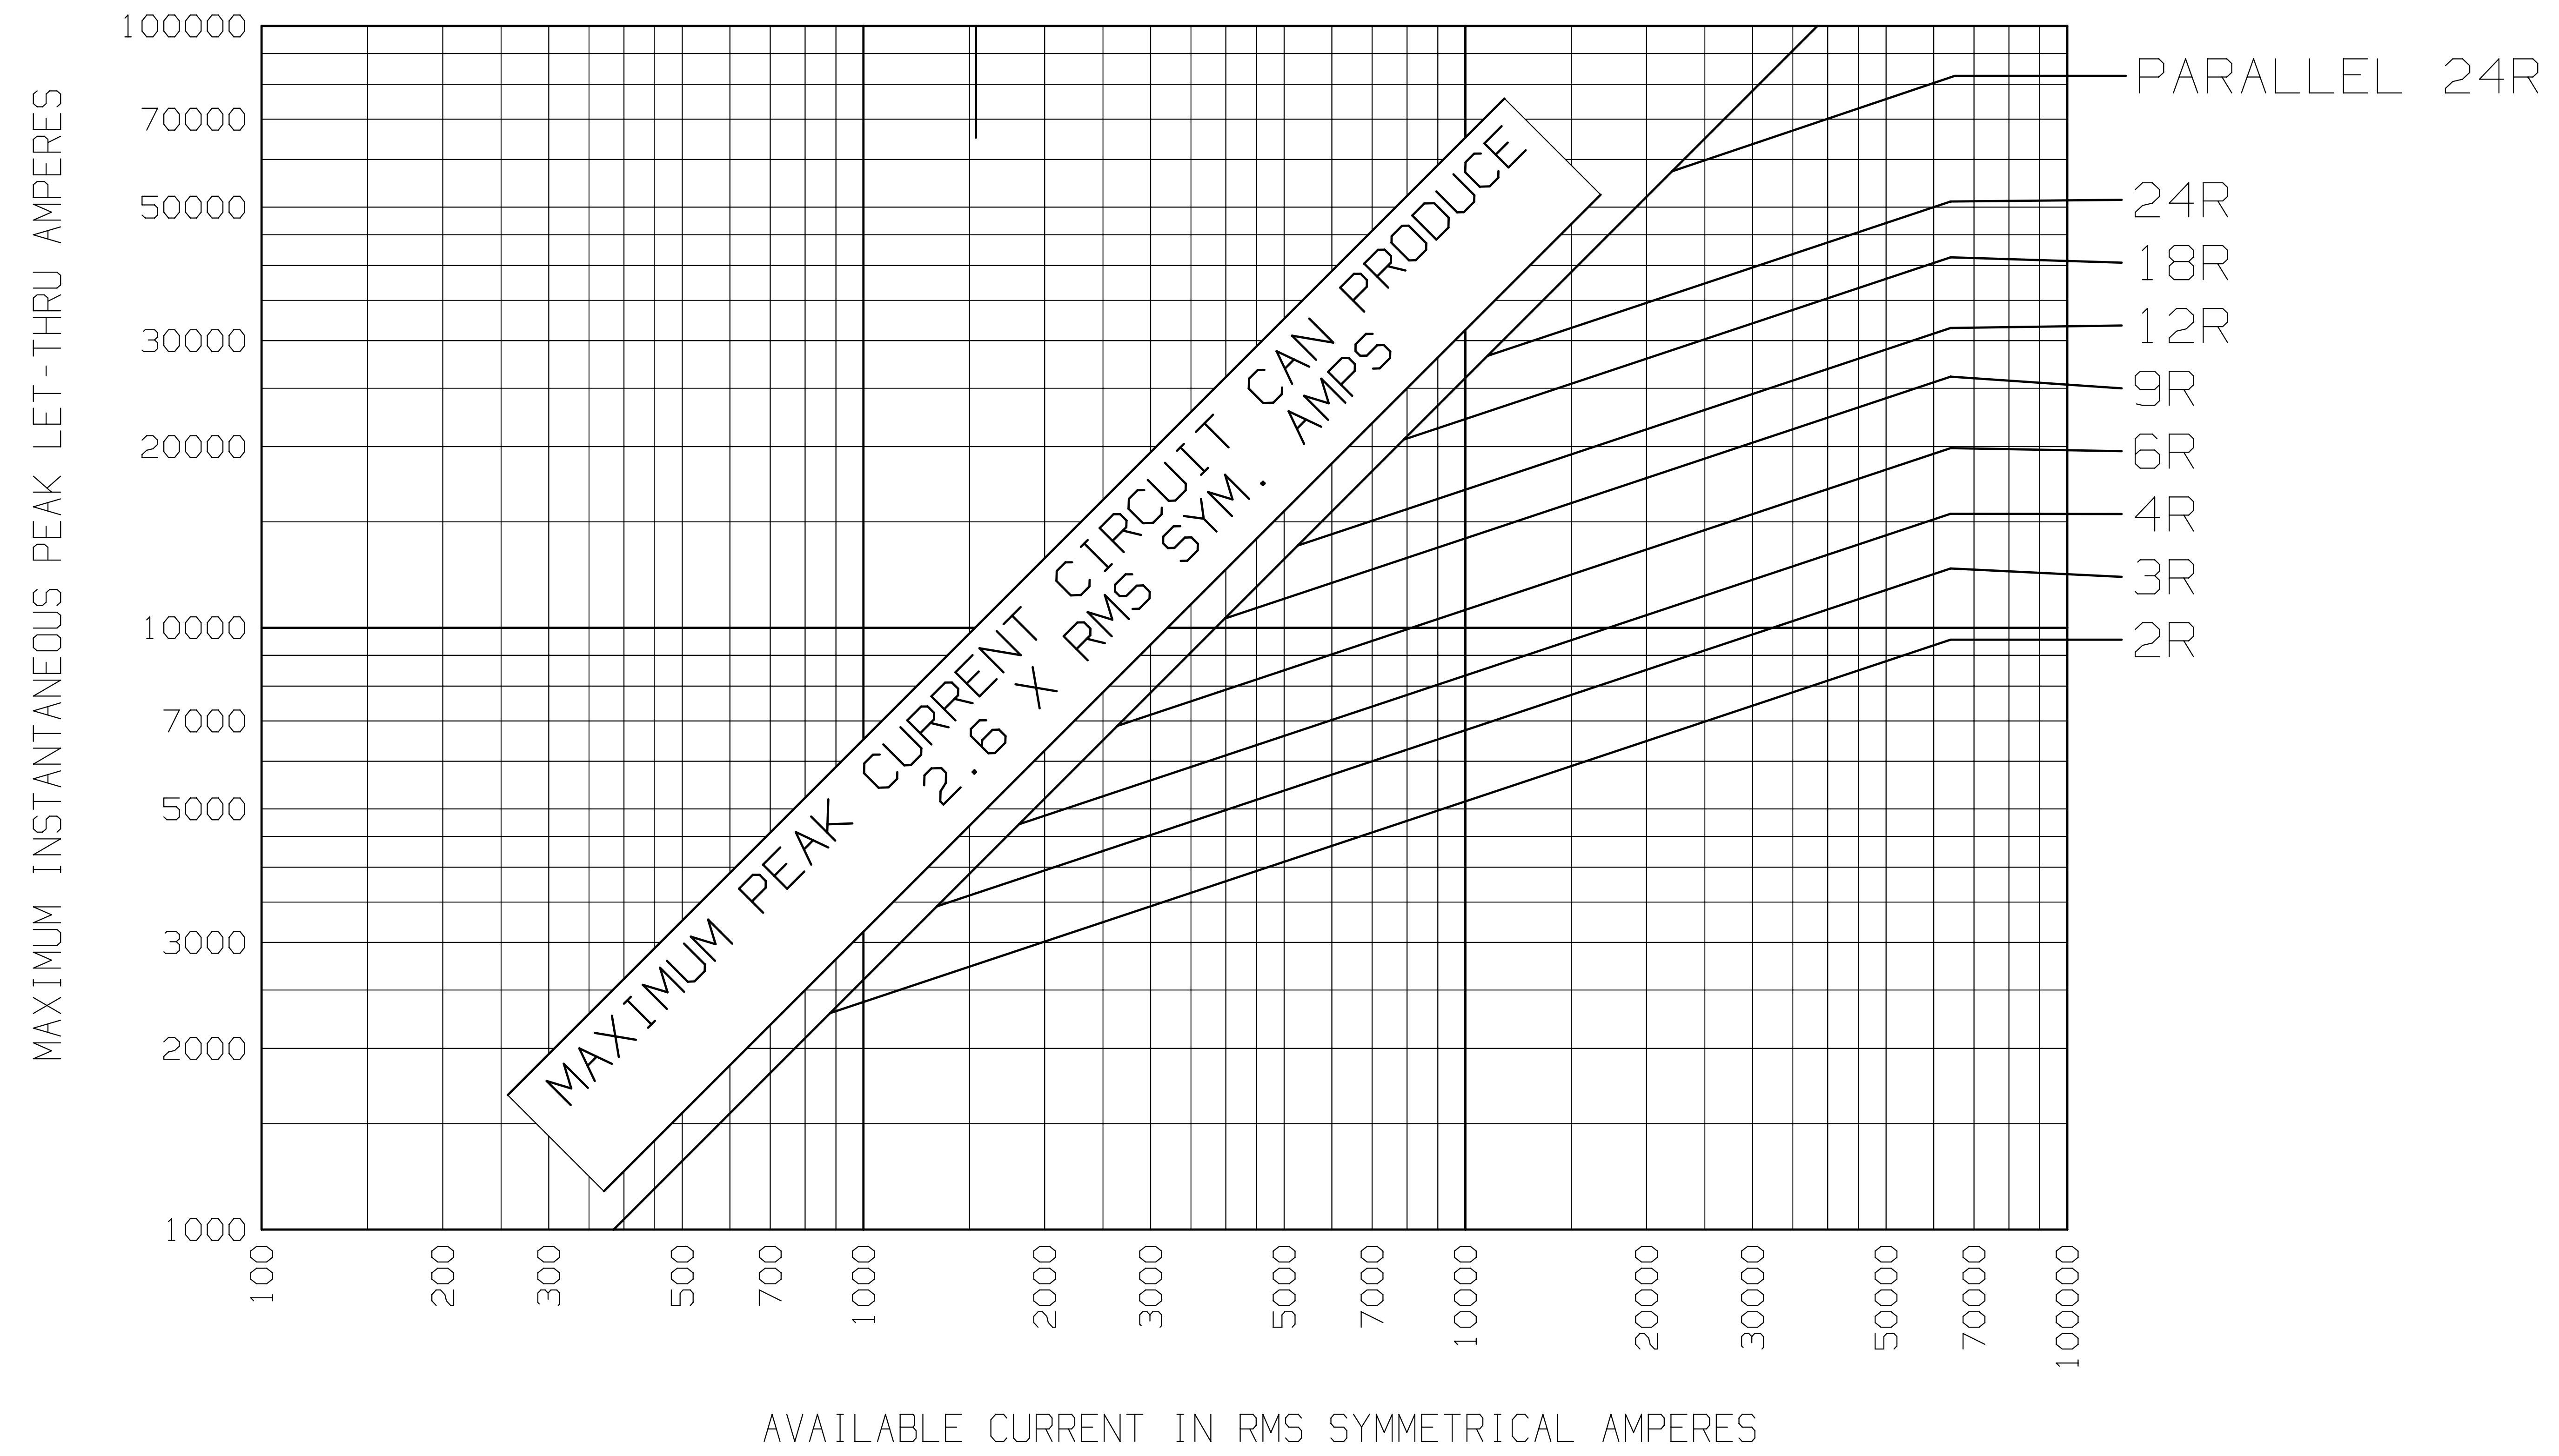

MEDIUM VOLTAGE "R" RATED FUSE

CAT. NO. A051B1DARO-(2R-12R)
A051B2DARO-(18R-24R)

2R-24R 5.5KV
PEAK LET THRU CURRENT DATA

Newburyport, MA 01950

102652

CONTROL NO. : 731
REV. : B
FOLDER NO. : 5B
2/10/05